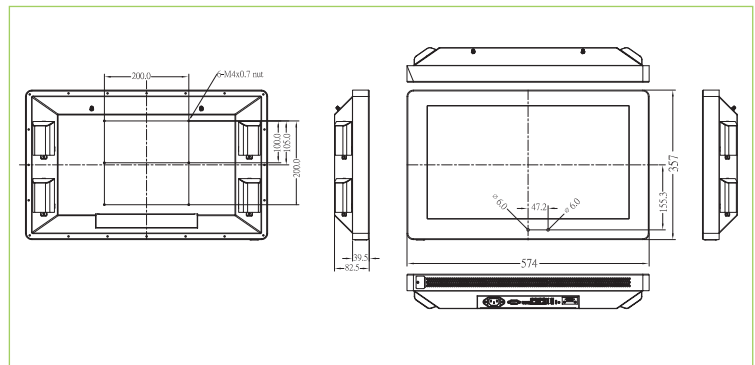

### Specifications

Display & Touch Screen	Display Size	21.5" TFT-LCD
	Max. Resolution	1920 x 1080
	Luminance (cd/m <sup>2</sup> )	Up to 1200nits, default @75%
	Contrast	1000:1
	Max. Color	16.7M
	View Angle (H°/V°)	140/120
	Backlight Lifetime(hrs)	50000
	Touch Type	IR touch
	Touch Interface	USB
	Light Transmission (%)	88
Point of touch	1	
Expansion	Internal Expansion Bus	1x Mini PCI-E(x1) w/ USB signal [half-size] 1x mSATA/Mini PCI-E(x1) w/ USB signal and mSATA Supported [full-size]
	Expansion Slot	None
	Wireless	Optional Wi-Fi/BT
	USB 3.0	1
I/O Interface	USB 2.0	1
	RS-232/422/485 Selectable in BIOS	1
	RS-232	0
	LAN	2x GbE
	Additional Graphics	DP
	Audio	None
	Digital I/O	None
	Power Connector	AC inlet
	Power Button	Reset button
	Mechanical	Dimensions (mm)
Net Weight (kg)		7.5
System	Processor	Intel® Atom® Processor E3845 (Quad-Core @ 1.91GHz)
	Memory	2x DDR3L SO-DIMM, up to 8GB, default DDR3L 4GB (4GBx1)
	Thermal Design	Fan
	Membrane Control	None
	Built-in Speaker/MIC	None
	Storage Space	HDD
Power	Removable	None
	Power Input Range	90V ~ 240V AC

### Dimensions