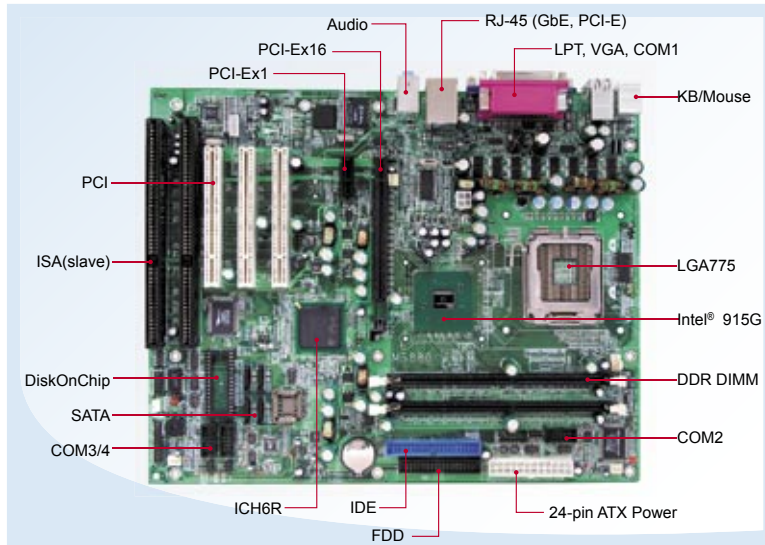

# IPC Motherboards

## MB880

LGA775 Pentium® 4 ATX Motherboard w/ Intel® 915G/915GV Chipset

Pentium® 4-Based

### >> Features

- Supports Pentium® 4 processors  
Up to 3.8GHz, 800MHz FSB
- DDR DIMM x 2, Max. 2GB DDR, Dual Channel
- Intel® 915G/915GV integrated VGA, CRT interface
- Dual Marvell 88E8053 PCI Express GbE
- 4 x SATA, 6 x USB 2.0
- 3 x PCI, 1 x PCI-E(x1), 1 x PCI-E(x16), 2 x ISA slots (slave only)

## System

CPU	LGA775 for Intel® Pentium® 4, up to 3.8GHz
System Memory	DDR DIMM x 2, Max. 2GB
System Chipset	Intel® 915G/915GV + ICH6R, 800MHz FSB
BIOS	Award 4Mbit
Watchdog Timer	256 levels
SSD	DiskOnChip®
H/W Monitor	Yes
Expansion Slot	3 PCI, 1 PCI-E(x1), 1 PCI-E(x16), 2 ISA (slave only)